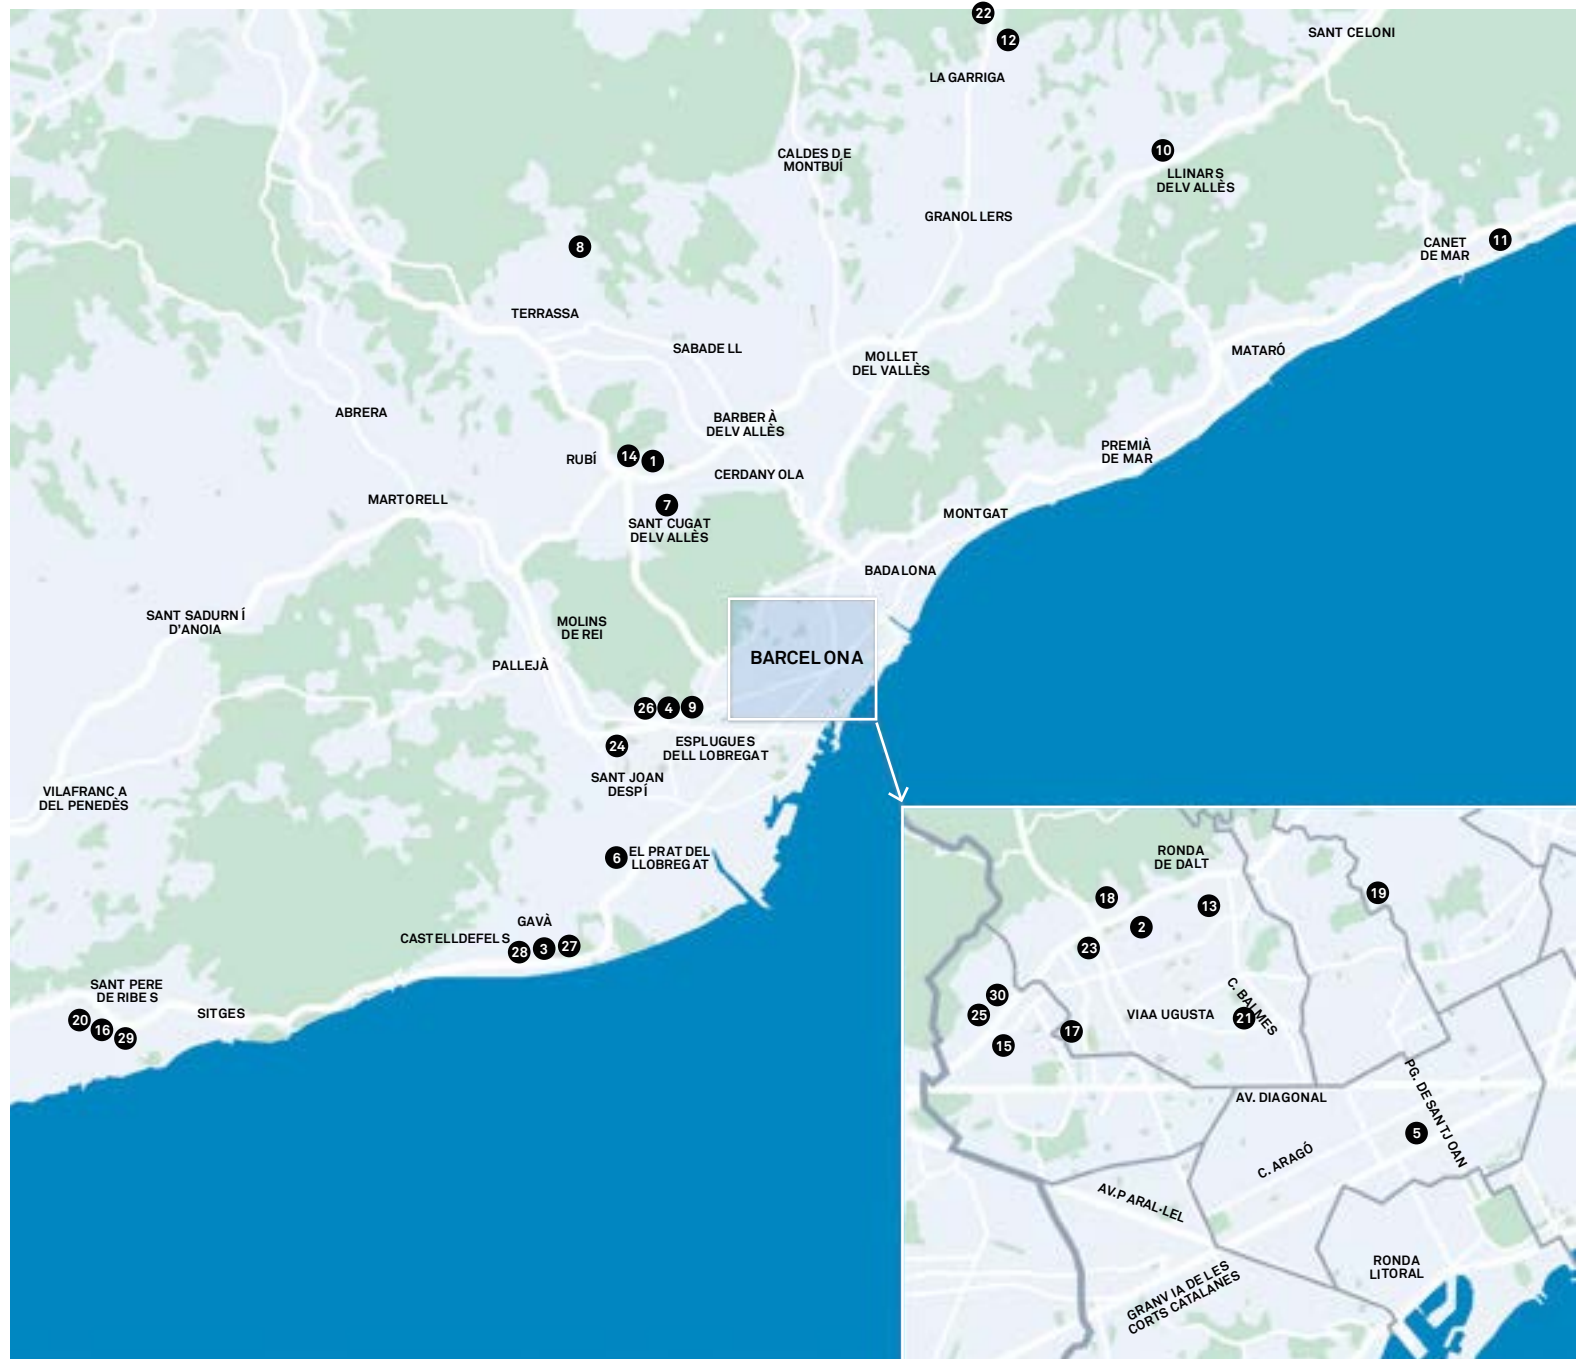

Figure 1
Map of international schools in the Barcelona Area

- ❶ Agora Sant Cugat International School
- ❷ Benjamin Franklin International School
- ❸ Bon Soleil - Lycée International Barcelona
- ❹ Deutsche Schule Barcelona
- ❺ École Française Ferdinand de Lesseps
- ❻ ES American School
- ❼ European International School of Barcelona
- ❽ Gresol International - American School
- ❾ Highlands School Barcelona
- ❿ International Rural School
- ⓫ ISCAT Maresme
- ISCAT- The International School of Catalunya
- ⓫ Istituto Italiano Statale Comprensivo di Barcellona
- ⓬ Japanese School in Barcelona
- ⓭ Kensington School
- ⓮ Lycée Français Bel Air
- ⓯ Lycée Français de Barcelone
- ⓰ Oak House School
- ⓱ Princess Margaret International School
- ⓲ Richmond International British School
- ⓳ Schweizerschule Barcelona
- ⓴ SEK International School Catalunya
- ⓵ St. George School The British School of Catalunya
- ⓶ St. Patrick's International School
- ⓷ St. Peter's School
- ⓸ The American School of Barcelona
- ⓹ The British College of Gavà
- ⓺ The British School of Barcelona - BSB Castelldefels Campus
- ⓻ The Olive Tree School
- ⓼ Zürich Schule Barcelona